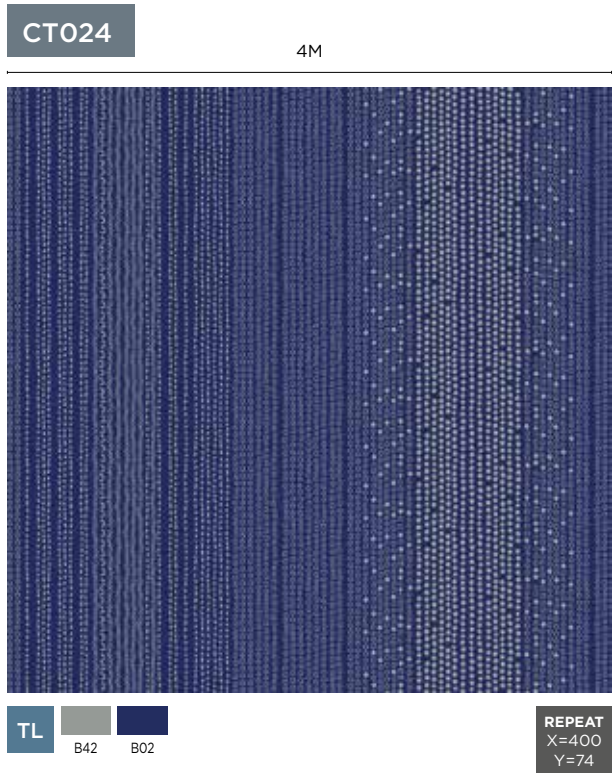

TIMELESS | Contemporary & Trendy