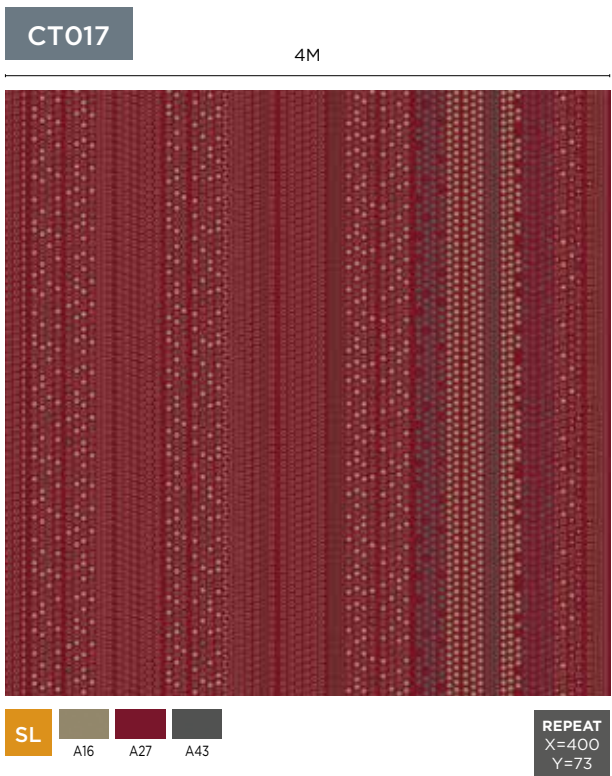

TIMELESS | Contemporary & Trendy